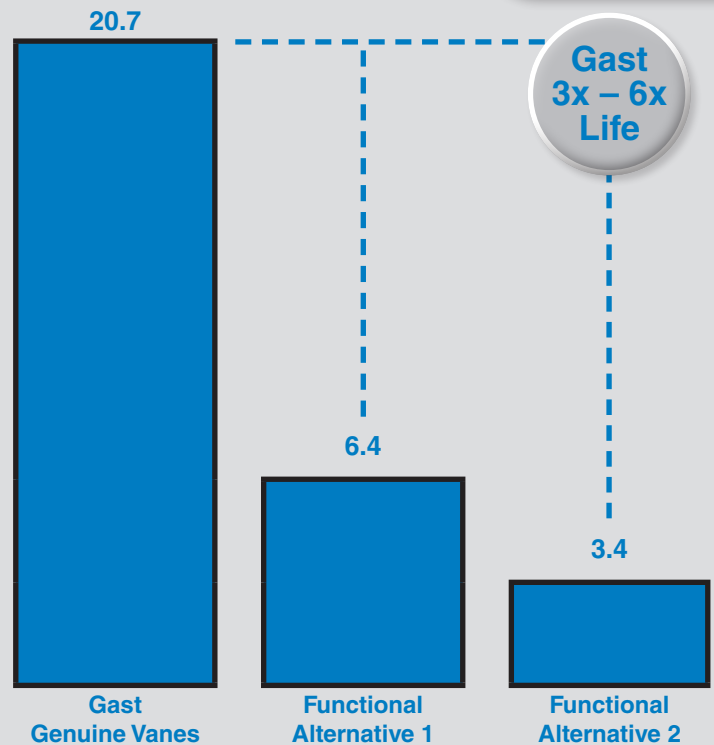

VANE LIFE

(Hours in Thousands)

Save Time
and Money

Parts

Use Genuine Gast parts to reduce the hassle and maximize the impact of your repair

BEARING ASSEMBLY LIFE

Genuine Gast vs. Functional Alternatives

Reduce Frequency of Repairs
 2x to 5.5x life on critical wear components ensures you get the most from your preventative service or repair