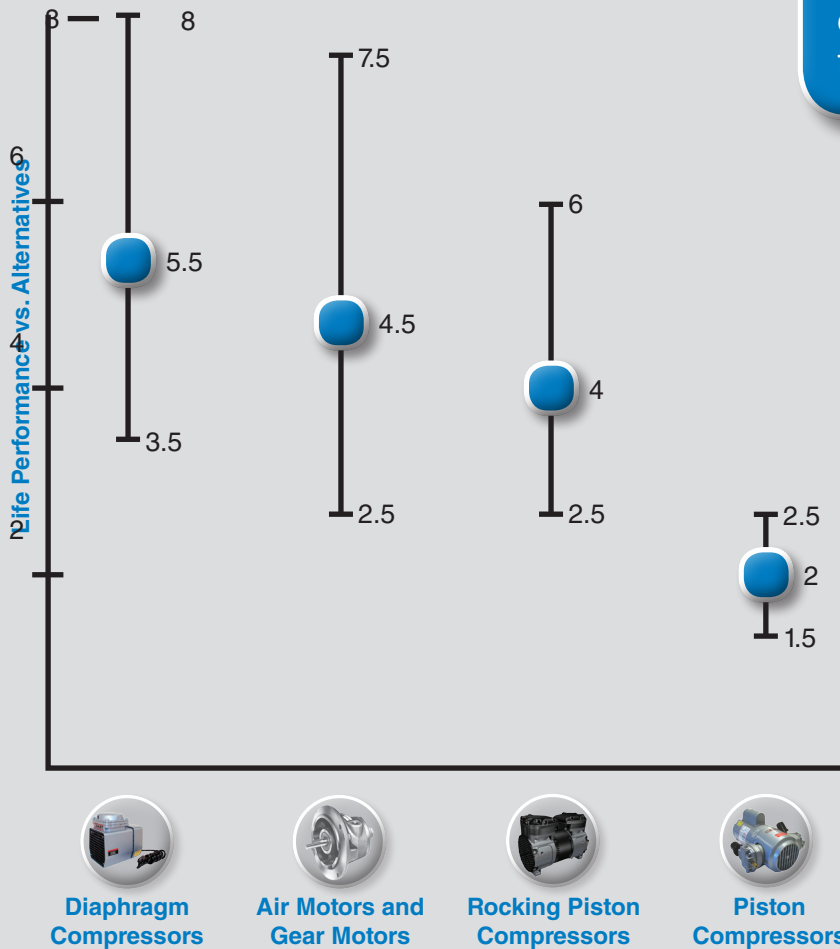

VANE LIFE

(Hours in Thousands)

Save Time
and Money

Parts

Use Genuine Gast parts to reduce the hassle and maximize the impact of your repair

BEARING ASSEMBLY LIFE

Genuine Gast vs. Functional Alternatives

Reduce Frequency of Repairs
 2x to 5.5x life on critical wear components ensures you get the most from your preventative service or repair